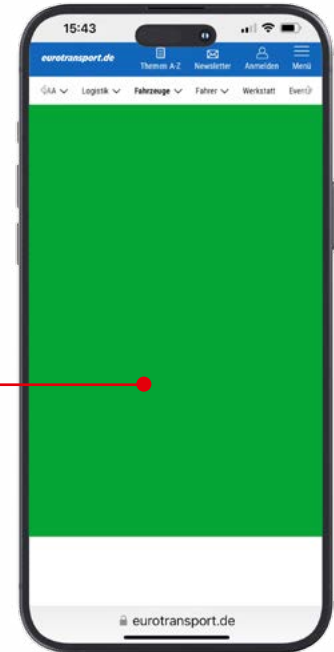

Formats:

Billboard	970 x 250 Pixel
Sitebar	250 x 600 Pixel
Wallpaper	728 x 90 Pixel plus 120 x 600 Pixel
Halfpage Ad	300 x 600 Pixel
Ad Bundle	728 x 90 Pixel plus 120 x 600 Pixel plus 300 x 250 Pixel
Mobiler Interscroller	640 x 920 Pixel oder 320 x 480 Pixel
Mobile High Impact Ad	300 x 400 Pixel
Mobile Halfpage Ad	300 x 600 Pixel
Mobile Medium Rectangle	300 x 250 Pixel

Data delivery: 14 days prior to start date.

All prices are subject to VAT and are AE-eligible unless otherwise stated.

A Billboard/Sitebar/Wallpaper
+ Mobile Interscroller

Billboard
970 x 250 px

or
Wallpaper
728 x 90 px
plus
120 x 600 px

plus
Mobile Interscroller

or
Sitebar
250 x 600 px

Halfpage Ad
300 x 600 px

plus
Mobile Interscroller
640 x 920 px
or
320 x 480 px

Billboard
970 x 250 px

plus
**Mobile
High Impact Ad**

300 x 400 px

or

Mobile Halfpage Ad

300 x 600 px

or

Sitebar

250 x 600 px

D Wallpaper / Halfpage Ad +
Mobile High Impact Ad /
Mobile Halfpage Ad

Wallpaper

728 x 90 px
plus
120 x 600 px