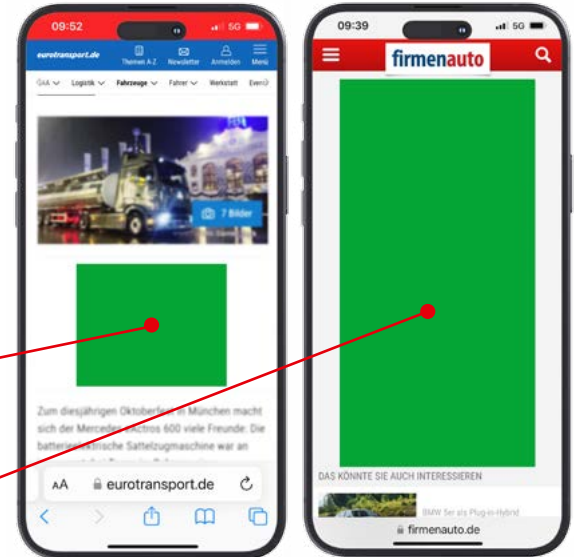

Formats:

Billboard	970 x 250 Pixel
Sitebar	250 x 600 Pixel
Wallpaper	728 x 90 Pixel plus 120 x 600 Pixel
Halfpage Ad	300 x 600 Pixel
Ad Bundle	728 x 90 Pixel plus 120 x 600 Pixel plus 300 x 250 Pixel
Mobiler Interscroller	640 x 920 Pixel oder 320 x 480 Pixel
Mobile High Impact Ad	300 x 400 Pixel
Mobile Halfpage Ad	300 x 600 Pixel
Mobile Medium Rectangle	300 x 250 Pixel

Data delivery: 14 days prior to start date.

All prices are subject to VAT and are AE-eligible unless otherwise stated.

A Billboard/Sitebar/Wallpaper
+ Mobile Interscroller

Billboard
970 x 250 px

or
Wallpaper
728 x 90 px
plus
120 x 600 px

plus
Mobile Interscroller

or
Sitebar
250 x 600 px

Halfpage Ad
300 x 600 px

plus
Mobile Interscroller
640 x 920 px
or
320 x 480 px

Billboard
970 x 250 px

plus
**Mobile
High Impact Ad**

300 x 400 px

or

Mobile Halfpage Ad

300 x 600 px

or

Sitebar

250 x 600 px

D Wallpaper / Halfpage Ad +
Mobile High Impact Ad /
Mobile Halfpage Ad

Wallpaper

728 x 90 px
plus
120 x 600 px