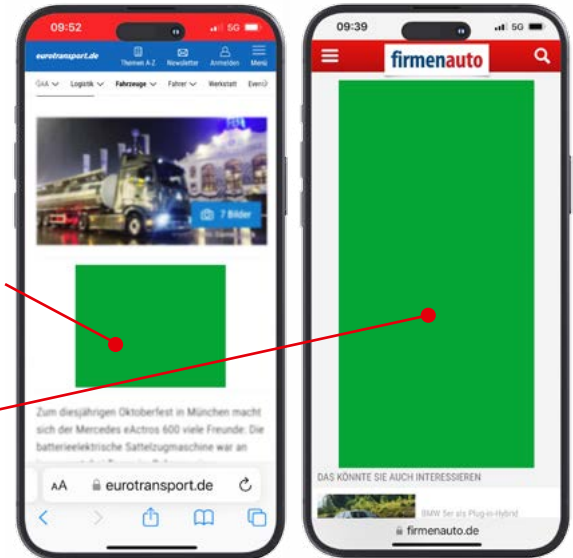

plus
Mobile Interscroller

or
Sitebar
250 x 600 px

Halfpage Ad
300 x 600 px

plus
Mobile Interscroller
640 x 920 px
or
320 x 480 px

Billboard
970 x 250 px

plus
**Mobile
High Impact Ad**

300 x 400 px

or

Mobile Halfpage Ad

300 x 600 px

or

Sitebar

250 x 600 px

D Wallpaper / Halfpage Ad +
Mobile High Impact Ad /
Mobile Halfpage Ad

Wallpaper

728 x 90 px
plus
120 x 600 px

plus

**Mobile
High Impact Ad**

300 x 400 px

or

**Mobile
Halfpage Ad**

300 x 600 px

or

Halfpage Ad

300 x 600 px

- Ad Bundle:**
- 1 Superbanner**
728 x 90 px
 - 2 Skyscraper**
120 x 600 px
 - 3 Rectangle**
300 x 250 px

plus
Mobile Rectangle

Dynamic Sitebar Ad – Desktop

The advertising material adapts dynamically to the screen size and always remains in the visible area of the the 'sticky effect', it always remains in the user's visible area.