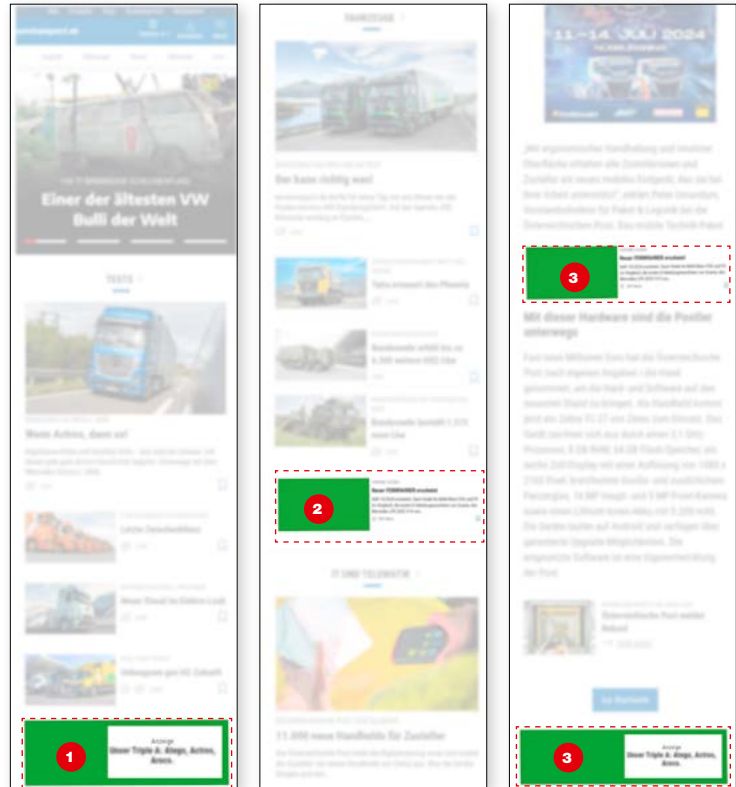

Native Ad Out

The Native Ad Out format is a photo ad with a high grade of adaptation to the editorial section with one click linked to your side with an external target. Text image ads are always fully adjusted to regular news teasers and labelled as an advertisement.

TCP: € 105.00

Position Desktop and Mobile

- 1 Home Site - Infeed
- 2 Unternavigation - Rubrik und Bottom
- 3 Artikelseite - Middle und Bottom

Data delivery: 14 days prior to start date.

All prices are subject to VAT and are AE-eligible unless otherwise stated.