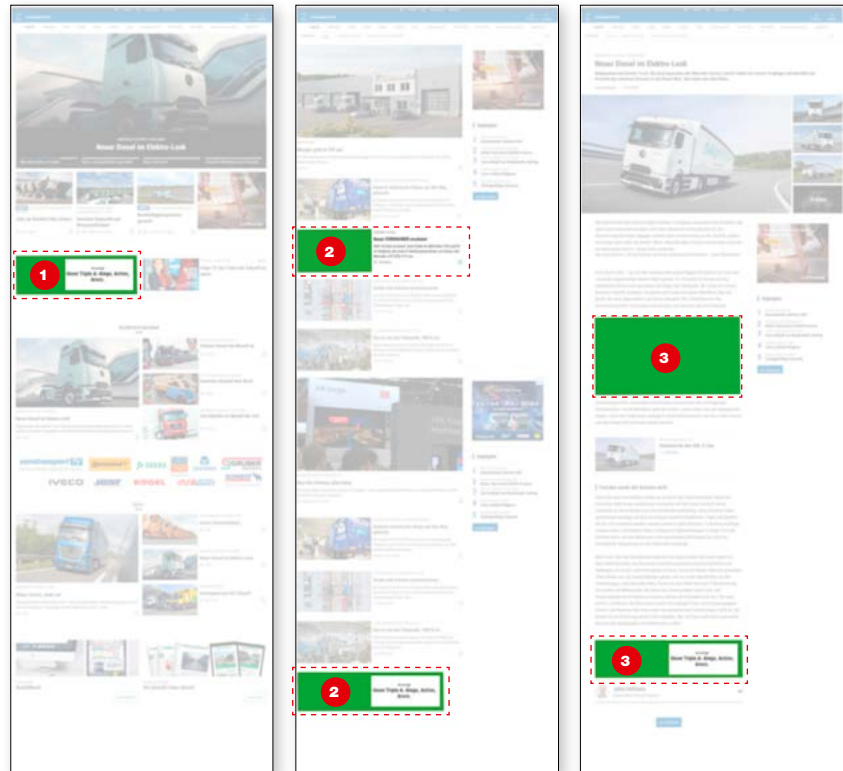

Native Ad In

Due to new technology your content will be integrated in the editorial part, labelled as sponsored article or advertisement, video integration is possible. Teaser and article page are adapted to the look & feel of page.

Native Ad In with microsite look & feel of page, incl. picture galleries.

Linking with microsite.

TCP: € 110.00

Position Desktop and Mobile

- ① Home Site - Infeed
- ② Unternavigation - Rubrik und Bottom
- ③ Artikelseite - Middle und Bottom

Data delivery: 14 days prior to start date.