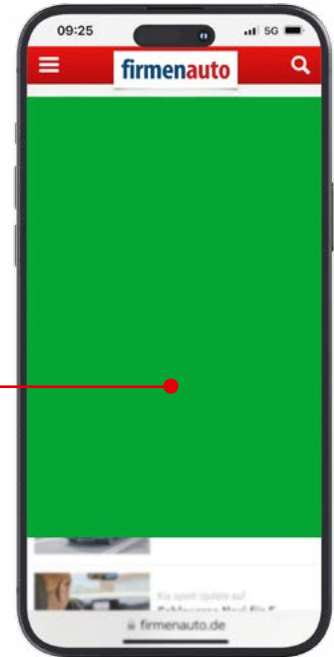

Formats:

Billboard	970 x 250 Pixel
Sitebar	250 x 600 Pixel
Wallpaper	728 x 90 Pixel plus 120 x 600 Pixel
Halfpage Ad	300 x 600 Pixel
Ad Bundle	728 x 90 Pixel plus 120 x 600 Pixel plus 300 x 250 Pixel
Mobiler Interscroller	640 x 920 Pixel oder 320 x 480 Pixel
Mobile High Impact Ad	300 x 400 Pixel
Mobile Halfpage Ad	300 x 600 Pixel
Mobile Medium Rectangle	300 x 250 Pixel

plus
Mobile Interscroller

or
Sitebar
250 x 600 px

Halfpage Ad
300 x 600 px

plus
Mobile Interscroller
640 x 920 px
or
320 x 480 px

Billboard
970 x 250 px

plus
**Mobile
High Impact Ad**

300 x 400 px

or

Mobile Halfpage Ad

300 x 600 px

or

Sitebar

250 x 600 px

D Wallpaper / Halfpage Ad +
Mobile High Impact Ad /
Mobile Halfpage Ad

Wallpaper

728 x 90 px
plus
120 x 600 px

300 x 600 px

- Ad Bundle:**
- 1 Superbanner**
728 x 90 px
 - 2 Skyscraper**
120 x 600 px
 - 3 Rectangle**
300 x 250 px

plus
Mobile Rectangle

Dynamic Sitebar Ad – Desktop

The advertising material adapts dynamically to the screen size and always remains in the visible area of the the 'sticky effect', it always remains in the user's visible area.